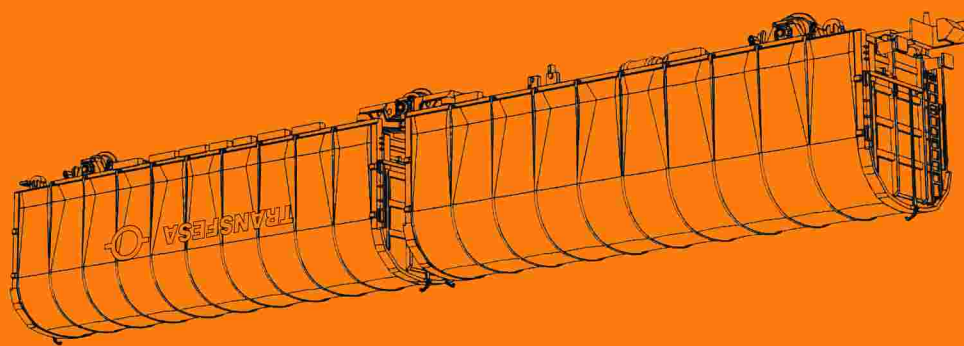

Modelismo Ferroviario
MF TRAIN®

MF TRAIN®
Modelismo Ferroviario

Designed by MFTrain in Spain
Made in P.R.C.

Exclusive for: Hobby66
Set Transfesa.
N33078-Wagon Transfesa
Lails 24 87 420 7 012-6
N33079-Wagon Transfesa
Lails 24 87 420 7 043-1
Ep. IV/V

N
1:160